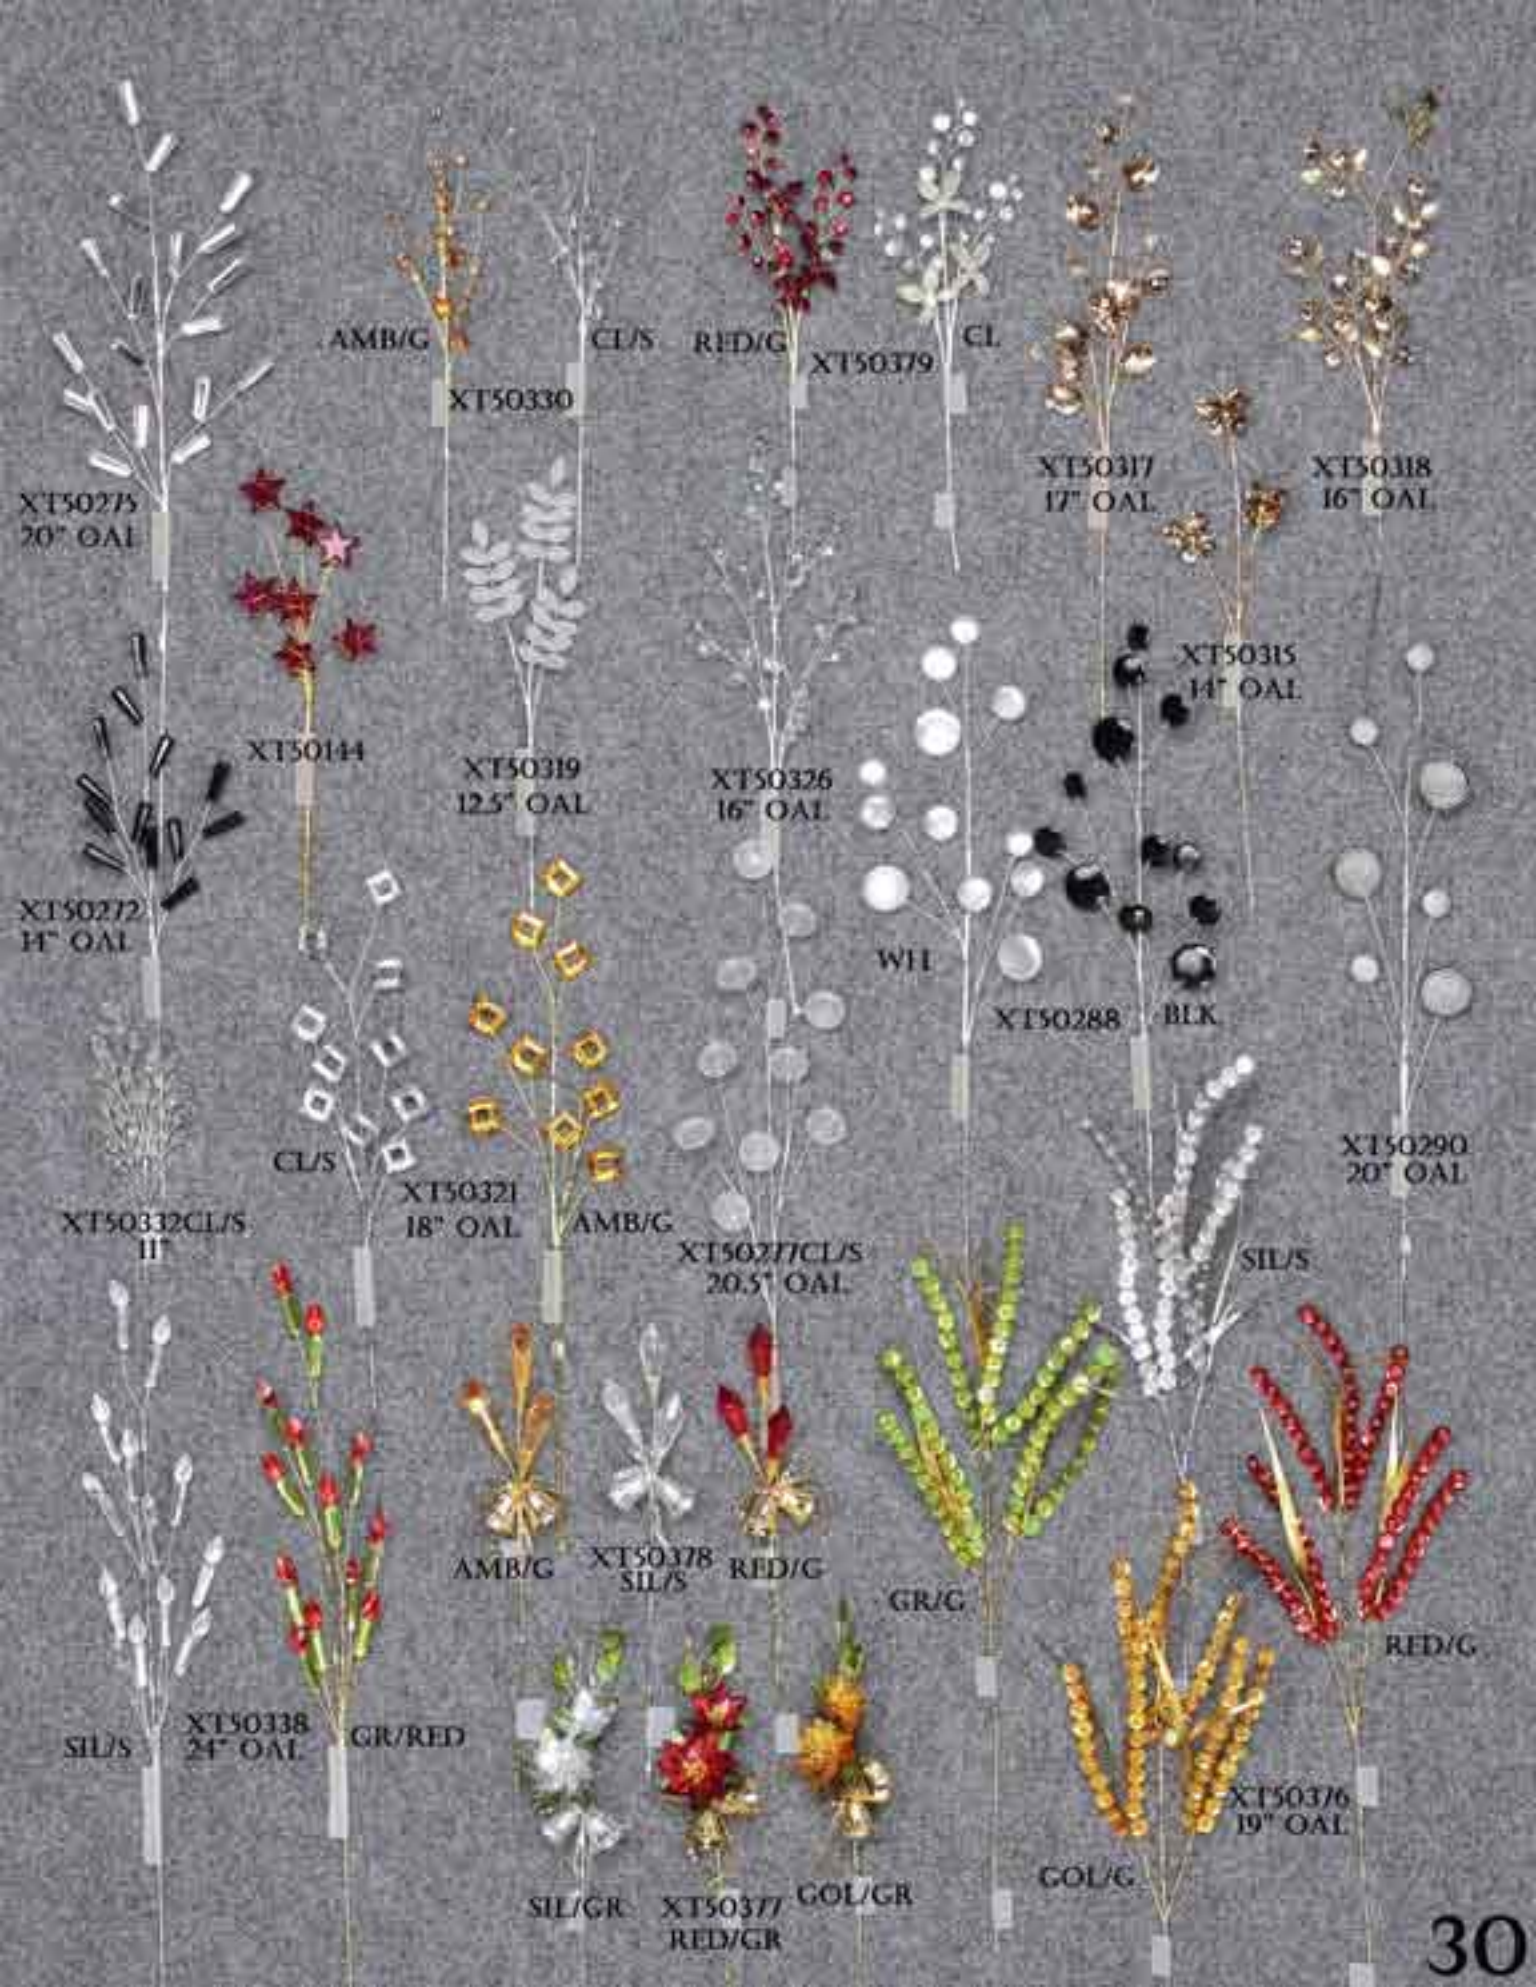

XH01896  
90MM

XH01897  
140MM

XH01899  
200MM

XH01894  
150MM

XH01895  
200MM

XT50275  
20" OAL

AMB/G  
XT50330

CL/S RED/G  
XT50379